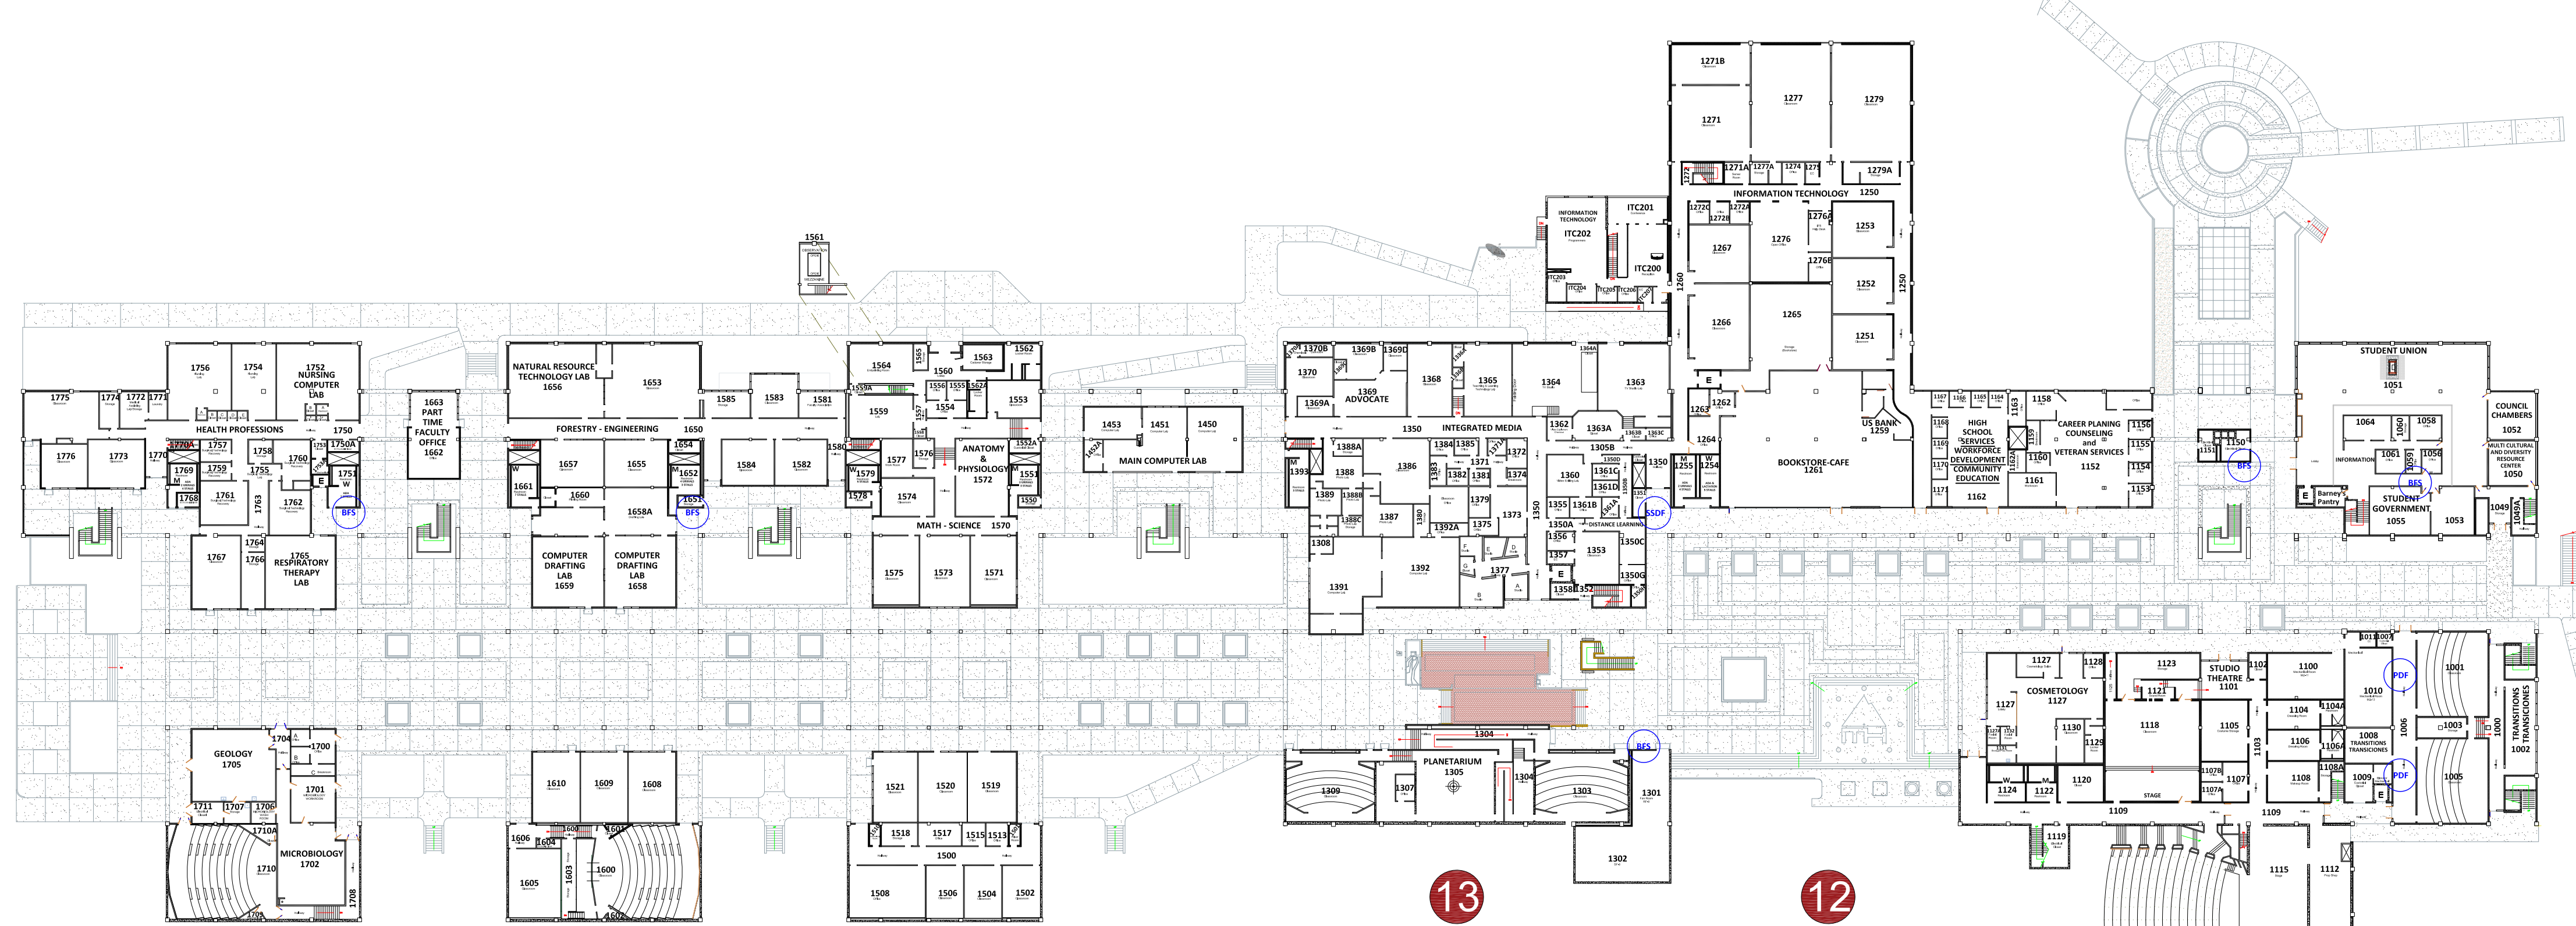

MEZZANINE

17

16

15

14

13

12

11

10

UPPER LEVEL

17

16

15

14

13

12

11

10

MAIN LEVEL

17

16

15

14

13

12

11

10

LOWER LEVEL

DRINKING FOUNTAIN AND BOTTLE FILL STATIONS

- Porcelain Drinking Fountain = PDF
- Stainless Steel Drinking Fountain = SSDF
- Bottle Fill Station = BFS
- Faucet Drinking Fountain = FDF

ACADEMIC CENTER