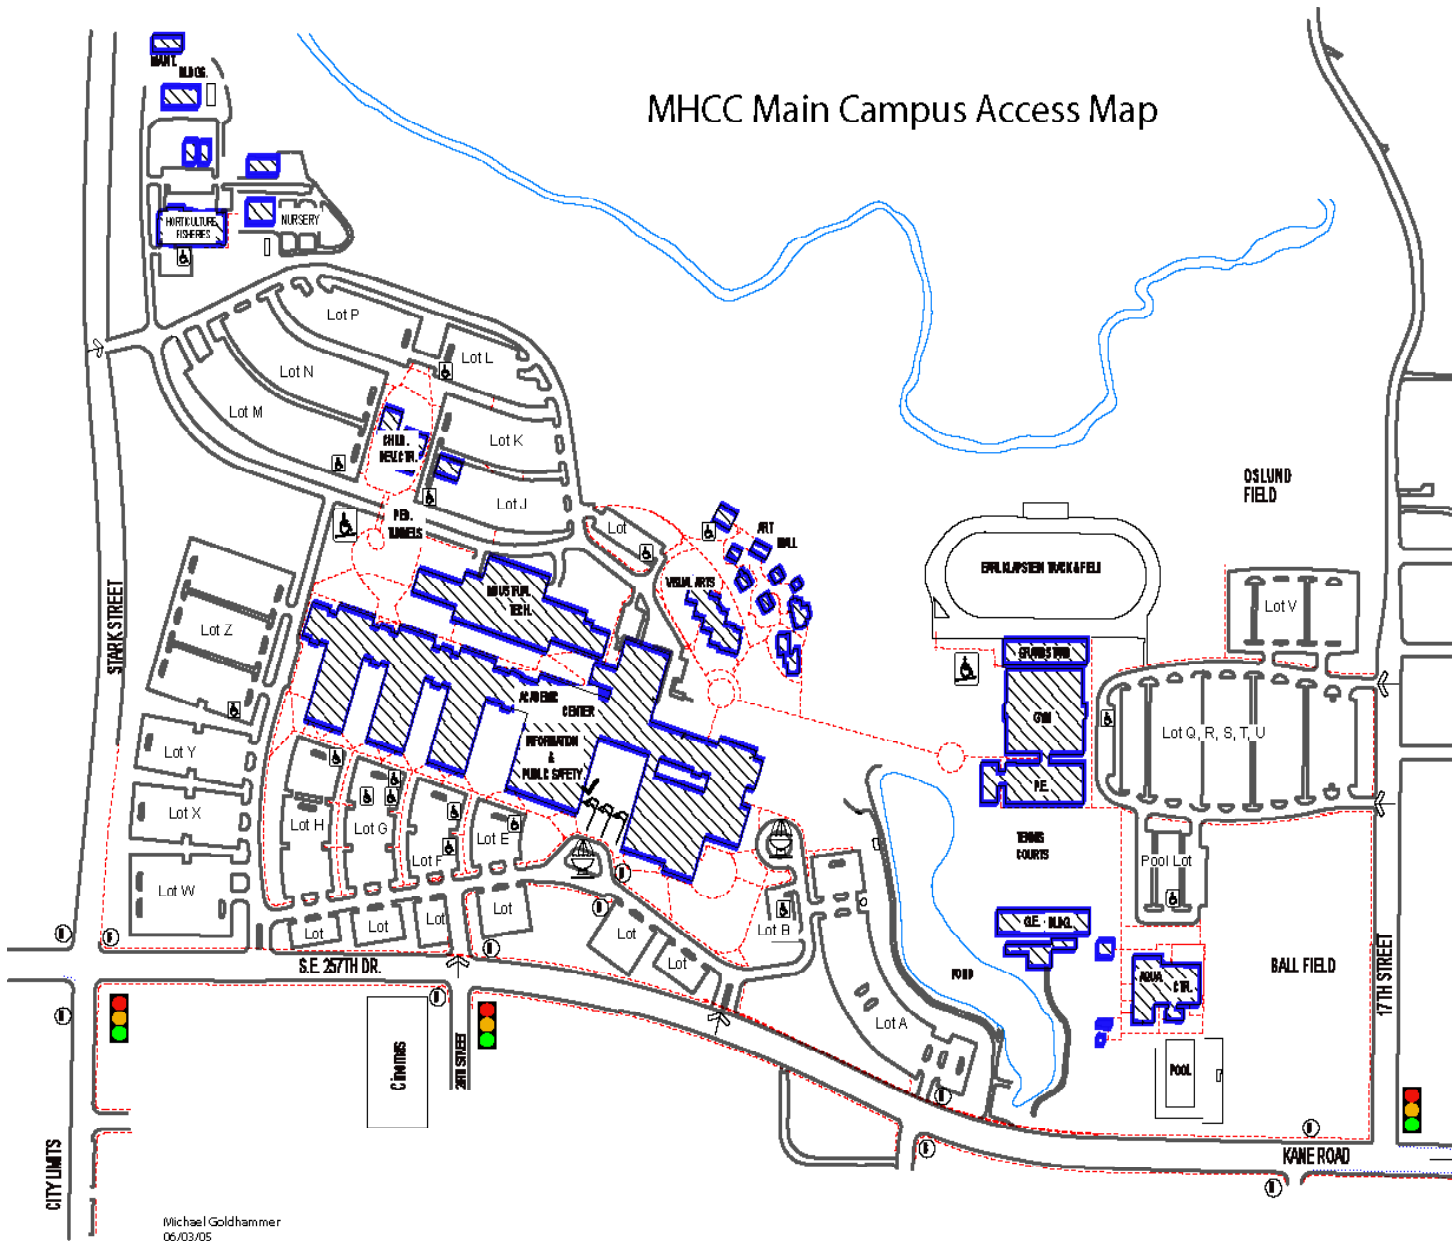

MHCC Main Campus Access Map

MT HOOD
COMMUNITY COLLEGE

26000 S.E. STARK STREET
GRESHAM, OREGON 97030
(503) 491-6422

Michael Goldhammer
06/03/05