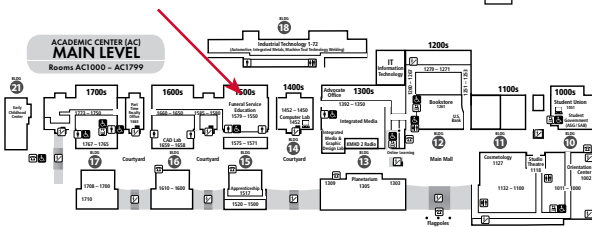

AVID/Learning Success Center

See Other Side for Campus Map »

The Learning Success Center is Located in Building #13, on the Mezzanine Level of the Library

Visual Arts Tutoring is Located in the Visual Arts Studios

Anatomy and Physiology Tutoring is Located on the Main Level, Room AC1577

LIBRARY MEZZANINE LEVEL

Tutoring Locations