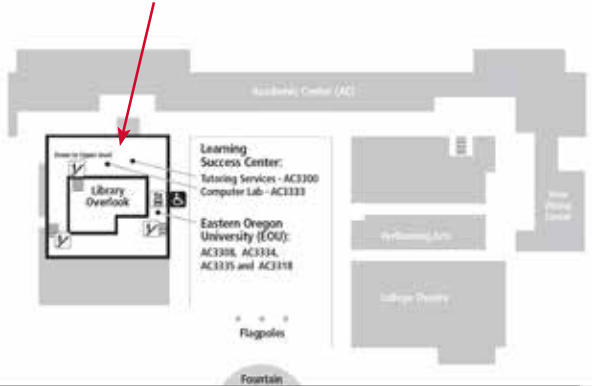

AVID/Learning Success Center

See Other Side for Campus Map »

The Learning Success Center is Located in Building #13, on the Mezzanine Level of the Library

Visual Arts Tutoring is Located in the Visual Arts Studios

Anatomy and Physiology Tutoring is Located on the Main Level, Room AC1577

LIBRARY MEZZANINE LEVEL

Tutoring Locations