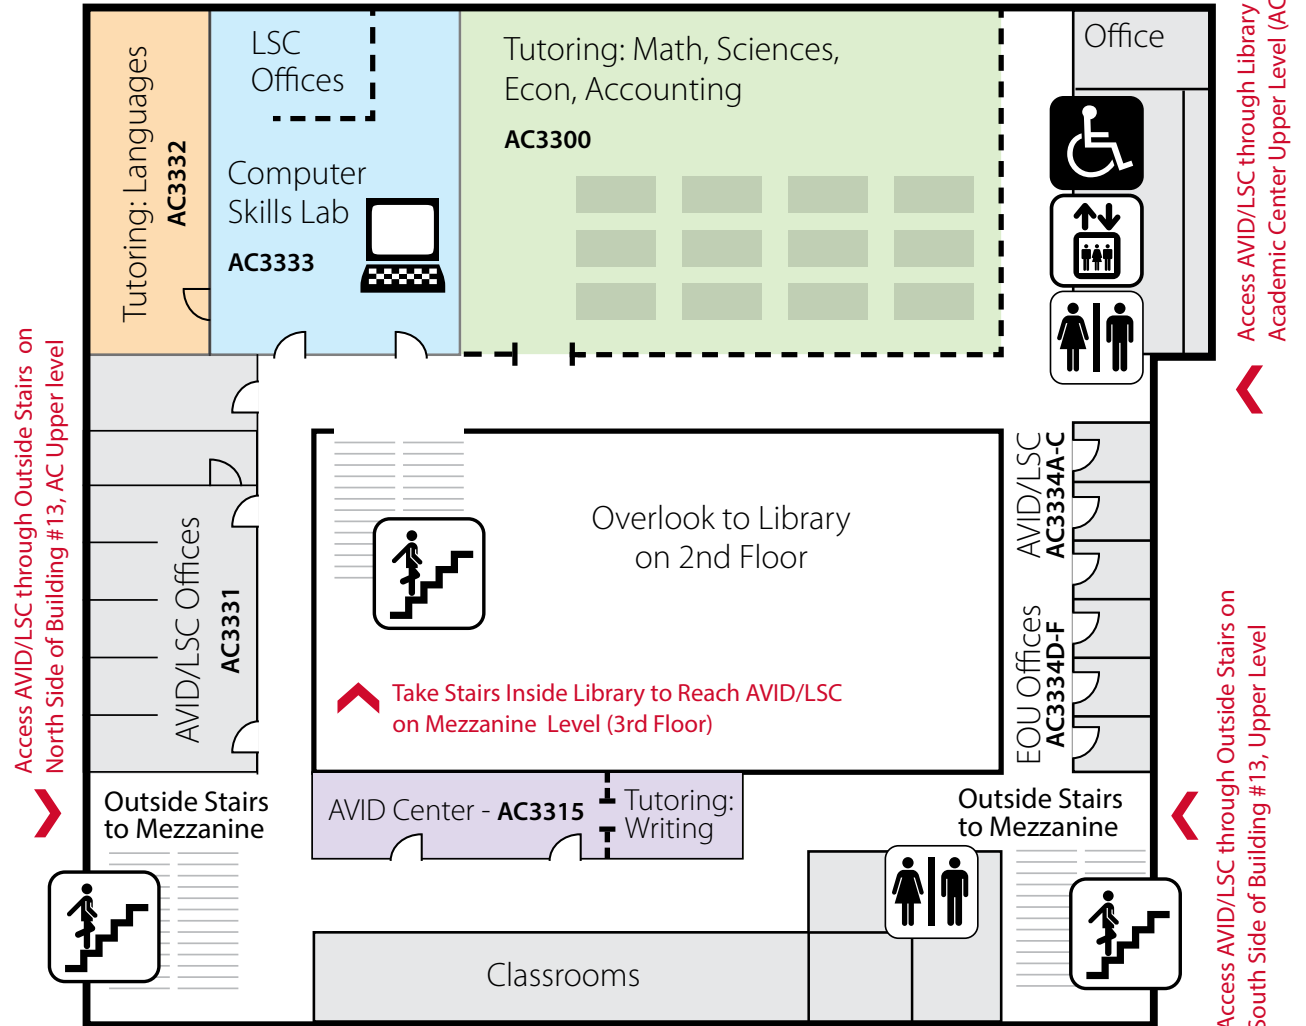

AVID/Learning Success Center

See Other Side for Campus Map »

The Learning Success Center is Located in Building #13, on the Mezzanine Level of the Library

Visual Arts Tutoring is Located in the Visual Arts Studios

Anatomy and Physiology Tutoring is Located on the Main Level, Room AC1577

LIBRARY MEZZANINE LEVEL

Tutoring Locations